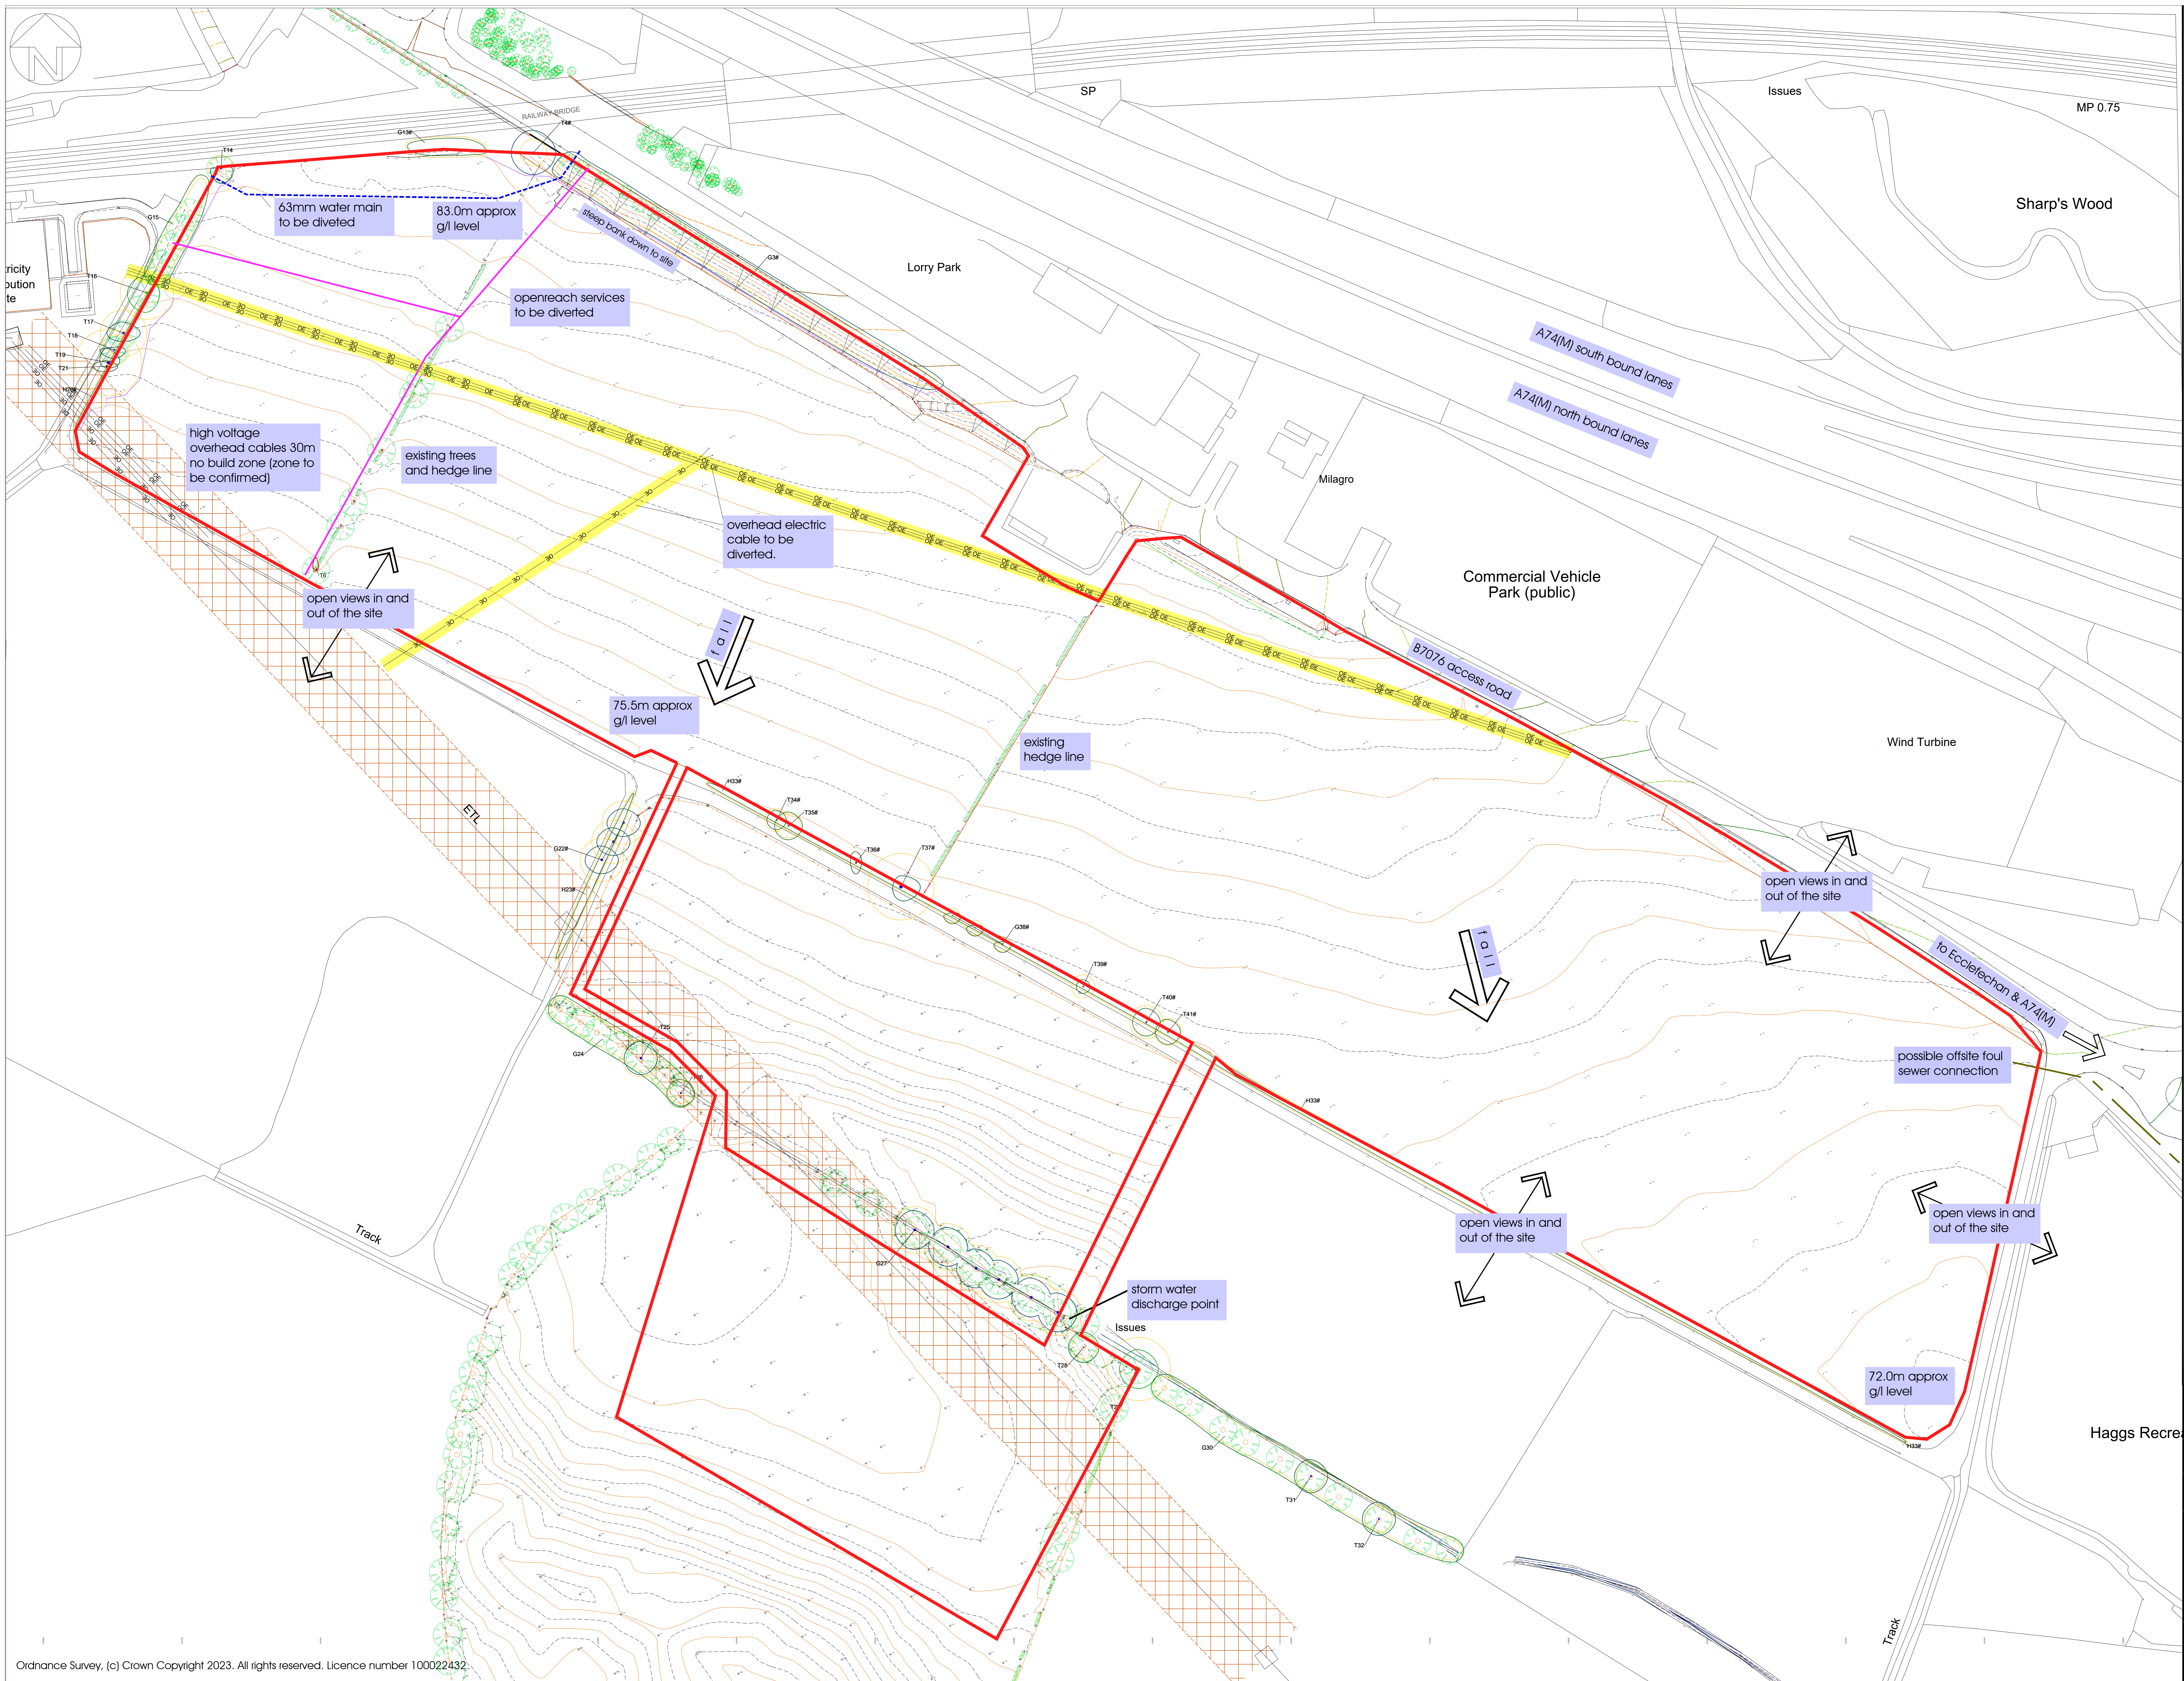

rev.	description	date	dwg
A	redline boundary updated	19.06.24	js
project:			
Proposed abattoir on land opposite Burnswark Station, Ecclefechan, Dumfriesshire.			
drawing title:			
1:5000 location plan			
drawing status:			
pre application			
scale:	date:	drawn:	
1:5000 @ A0	12.03.24	je	
drawing no.:	rev:		
2310PT-SIT04	A		
THE PICKSTOCK GROUP <small>17 Mill Oak, Millers Road, Dumfries, Dumfriesshire, G11 1JH 01399 402028 01399 402029 www.pickstockgroup.com</small>			

3	headline application boundary revised	19.05.24	js
2	updated	09.04.24	js
rev.	description	date	dwn

project:
Proposed beef processing plant on land opposite Burnswark Station, Ecclefechan, Dumfriesshire.

drawing title:
 existing site plan

drawing status:
 pre-planning

scale	date	drawn
1:750 @ A0	12.03.24	js

drawing no.	rev
2310PT-SIT03	B